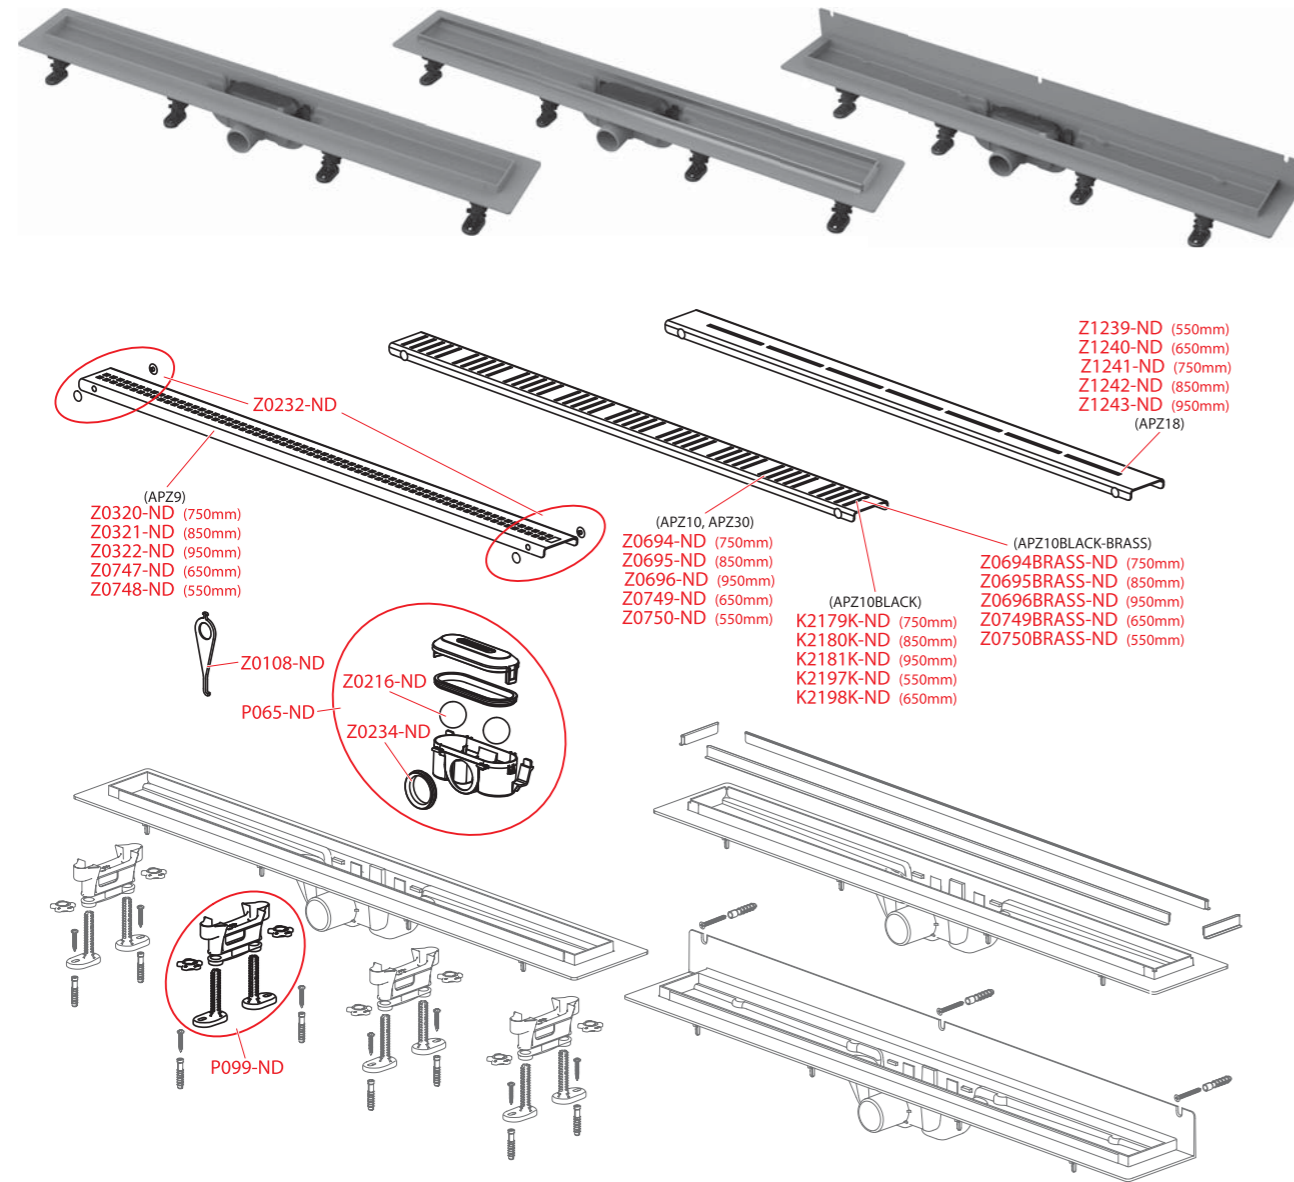

APZ9 Simple, APZ10 Simple, APZ18 Simple, APZ10BLACK Simple, APZ10BLACK-BRASS Simple, APZ30 Wall

Bestell-Nr.
K2179K-ND
K2180K-ND
K2181K-ND
K2197K-ND
K2198K-ND
P065-ND
P099-ND
Z0108-ND
Z0216-ND
Z0232-ND
Z0234-ND
Z0320-ND
Z0321-ND
Z0322-ND
Z0694-ND
Z0694BRASS-ND

Bestell-Nr.
Z0695-ND
Z0695BRASS-ND
Z0696-ND
Z0696BRASS-ND
Z0747-ND
Z0748-ND
Z0749-ND
Z0749BRASS-ND
Z0750-ND
Z0750BRASS-ND
Z1239-ND
Z1240-ND
Z1241-ND
Z1242-ND
Z1243-ND