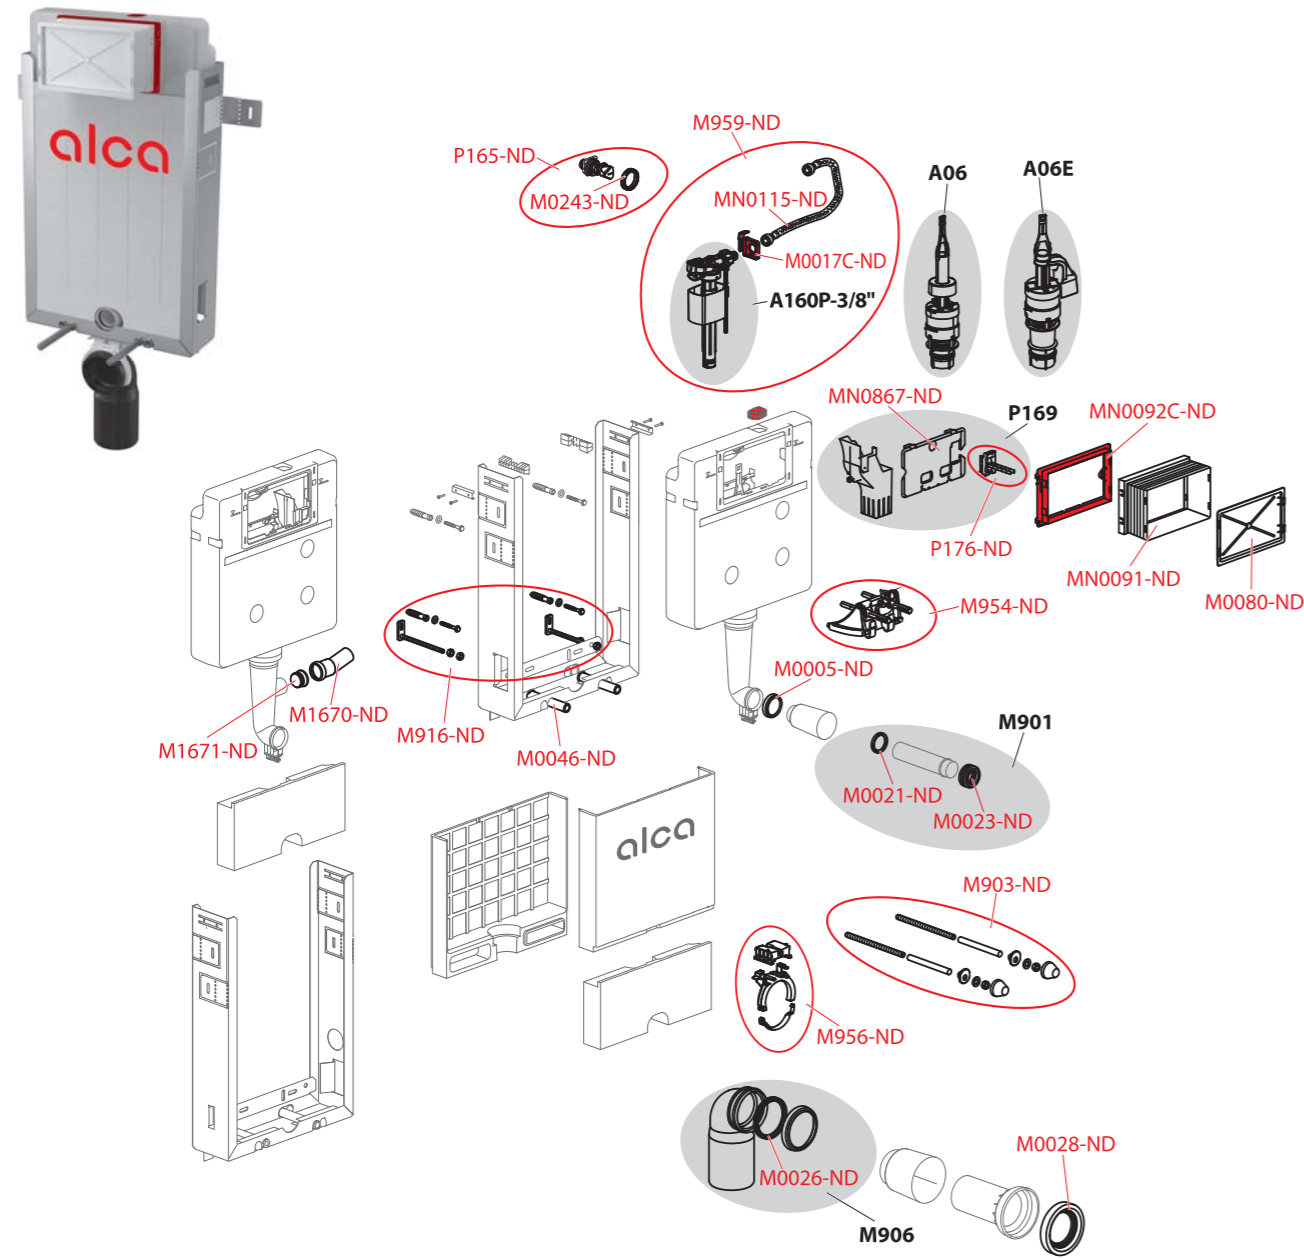

AM115/1000, AM115/1000E, AM115/1000V

Bestell-Nr.
M0005-ND
M0017C-ND
M0021-ND
M0023-ND
M0026-ND
M0028-ND
M0046-ND
M0080-ND
M0243-ND
M1670-ND
M1671-ND

Bestell-Nr.
M903-ND
M916-ND
M954-ND
M956-ND
M959-ND
MN0091-ND
MN0092C-ND
MN0115-ND
MN0867-ND
P165-ND
P176-ND