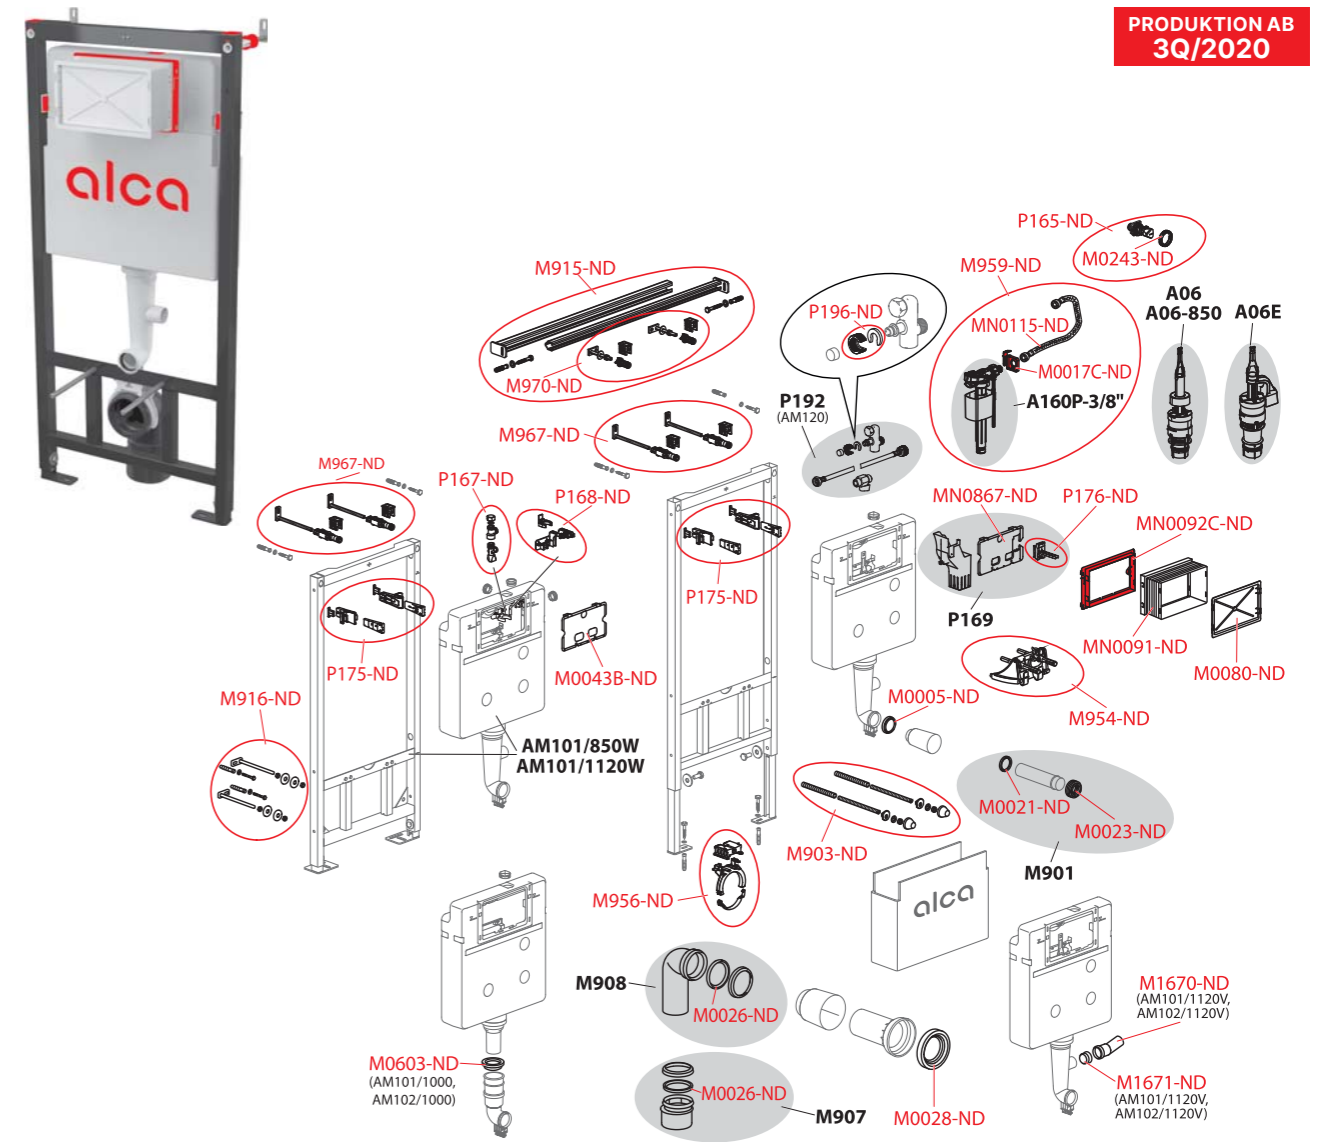

AM101/850, AM102/850, AM101/1000, AM101/1120, AM101/850W, AM102/1000, AM102/1120, AM101/1120E, AM101/1120V, AM101/1120W, AM102/1120E, AM102/1120V, AM120/1120, AM121/1120

Bestell-Nr.
M0005-ND
M0017C-ND
M0021-ND
M0023-ND
M0026-ND
M0028-ND
M0043B-ND
M0080-ND
M0243-ND
M0603-ND (AM101/1000, AM102/1000)
M1670-ND
M1671-ND
M903-ND
M915-ND
M916-ND

Bestell-Nr.
M954-ND
M956-ND
M959-ND
M967-ND
M970-ND
MN0091-ND
MN0092C-ND
MN0115-ND
MN0867-ND
P165-ND
P167-ND
P168-ND
P175-ND
P176-ND
P196-ND